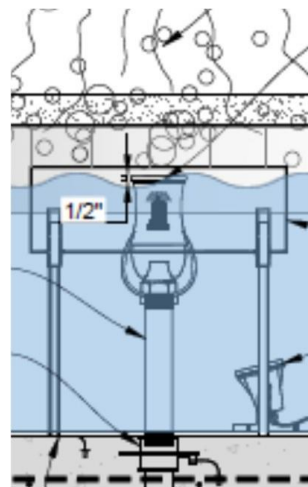

MWNWS

Nozzle Wave Suppressor

Ring Light mounting stand with ground lug and slab penetration **$ 785**

Wave Suppressor with ground lug and slab penetration **$ 699**

NOTE - parts are powder coating - silver or black This product made to order