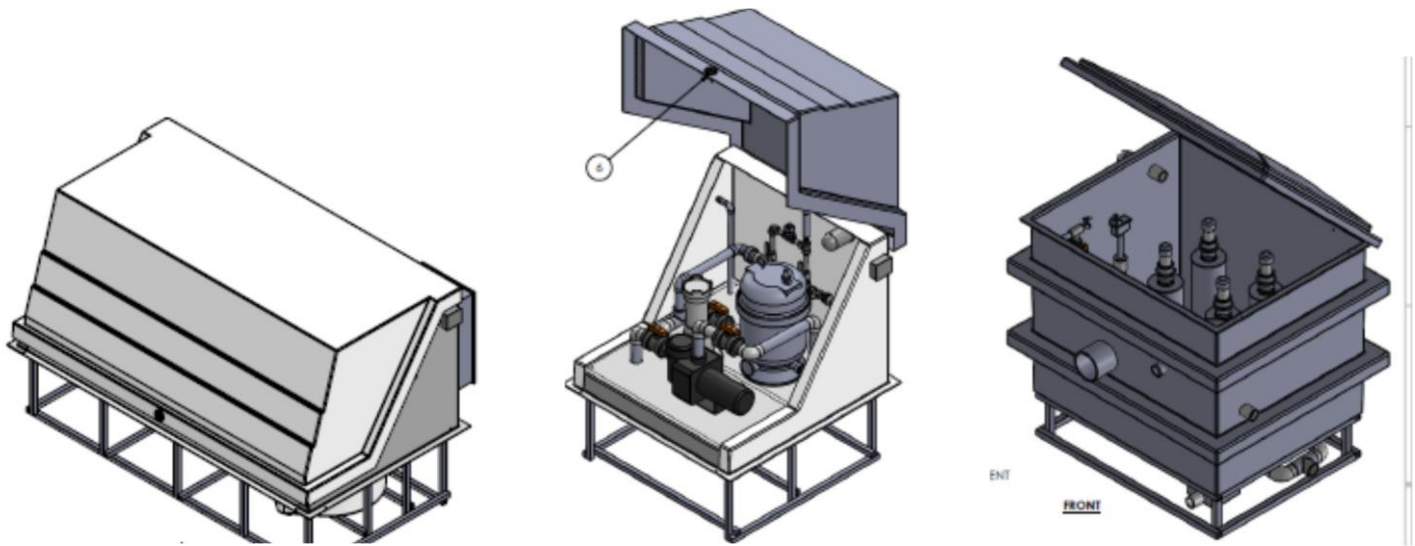

3.5ft x 3.5ft

4ft x 4ft

4ft x 8ft

4ft x 12ft

Equipment cabinets include vented lid, lid lifters and stainless-steel hardware

Fountain Vaults - Cabinets -filter and collector tanks w/vent lid

NOTE: All tanks and cabinets are made to order