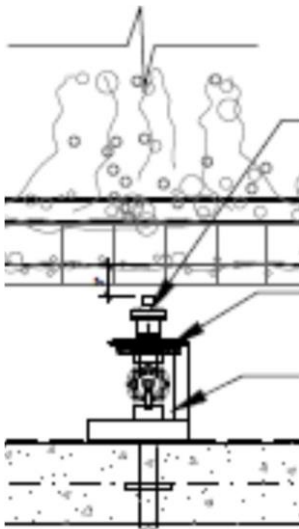

Additional Slab Penetration w/ water stop & ground lug 316L stainless steel MPT each end

MWSP150	Stainless Steel	1.5 in MPT x 12 in	$ 245
MWSP200	Stainless Steel	2 in MPT x 12 in	$ 290
MWSP300	Stainless Steel	3 in MPT x 12 in	$ 365
MWSP400	Stainless Steel	4 in MPT x 12 in	$ 555
MWSP600	Stainless Steel	6 in MPT x 12 in	Call for pricing
MWSP800	Stainless Steel	8 in MPT x 12 in	Call for pricing

NOTE - Black Powder Coating + $35.00 eta 10 working day from PO

MWRLMP

Ring Light Mountain Plate