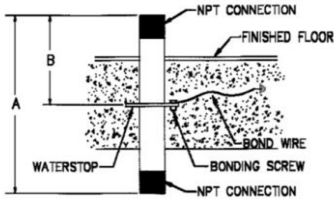

Junction Box Slab Penetration