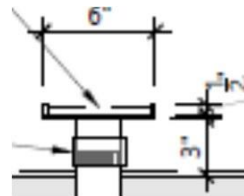

$ 65

FTOF Overflow stand pipe 2in PVC

$380

With Plastic dome black and slab penetration

FTRFD SS Floor Return Inlet Diffuser

2 in slab penetration, water stop, bonding lug & powder coated

$545

FTSD SS Floor Suction Drain

4 in slab penetration, water stop, bonding lug & powder coated